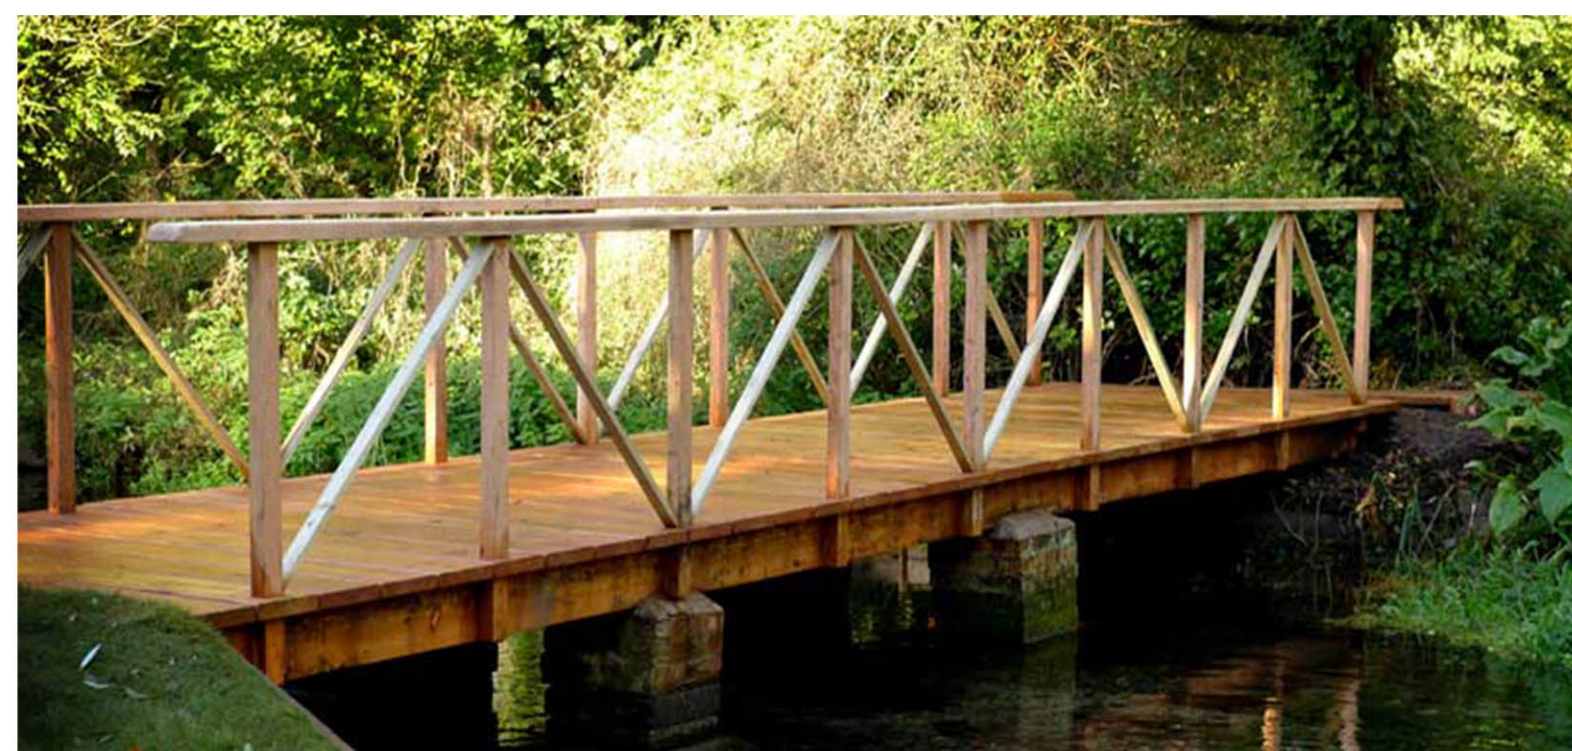

Hetton Park - Detailed Landscape Render and Area Precedent

The bog garden will act as the heart of the park. It will generate a native plant ethos throughout the park. Creating a storage bank of native plants that can act as a nursery for aquatic wildlife. It will provide food for bees butterflies and insects.

The bog garden bridge will engage and entice the visitors to safely see the garden up close. The bridge will link the toddler play with the main path and give direct route to the woodland look out spot.

The toddler play will be made of natural wood, this example shows how a play area can allow the design to work harmoniously with the natural environment. The intention is for the toddlers to want to engage more the natural world.

- 1 - Bog Garden with bridge across pond
- 2 - Bog Garden with mezzanine info deck
- 3 - Toddler Play
- 4 - Woodland lookout deck
- 5 - Picnic Area
- 6 - MUGA court

- 7 - Children play area
- 8 - Raised Planting bed to enclose play area - Bench seating either side
- 9 - Planting beds
- 10 - Burn marginal planting (all along)
- 11 - Pong with Deep water/Marginal/Bog planting
- 12 - Woodland succession planting (Areas TBA)