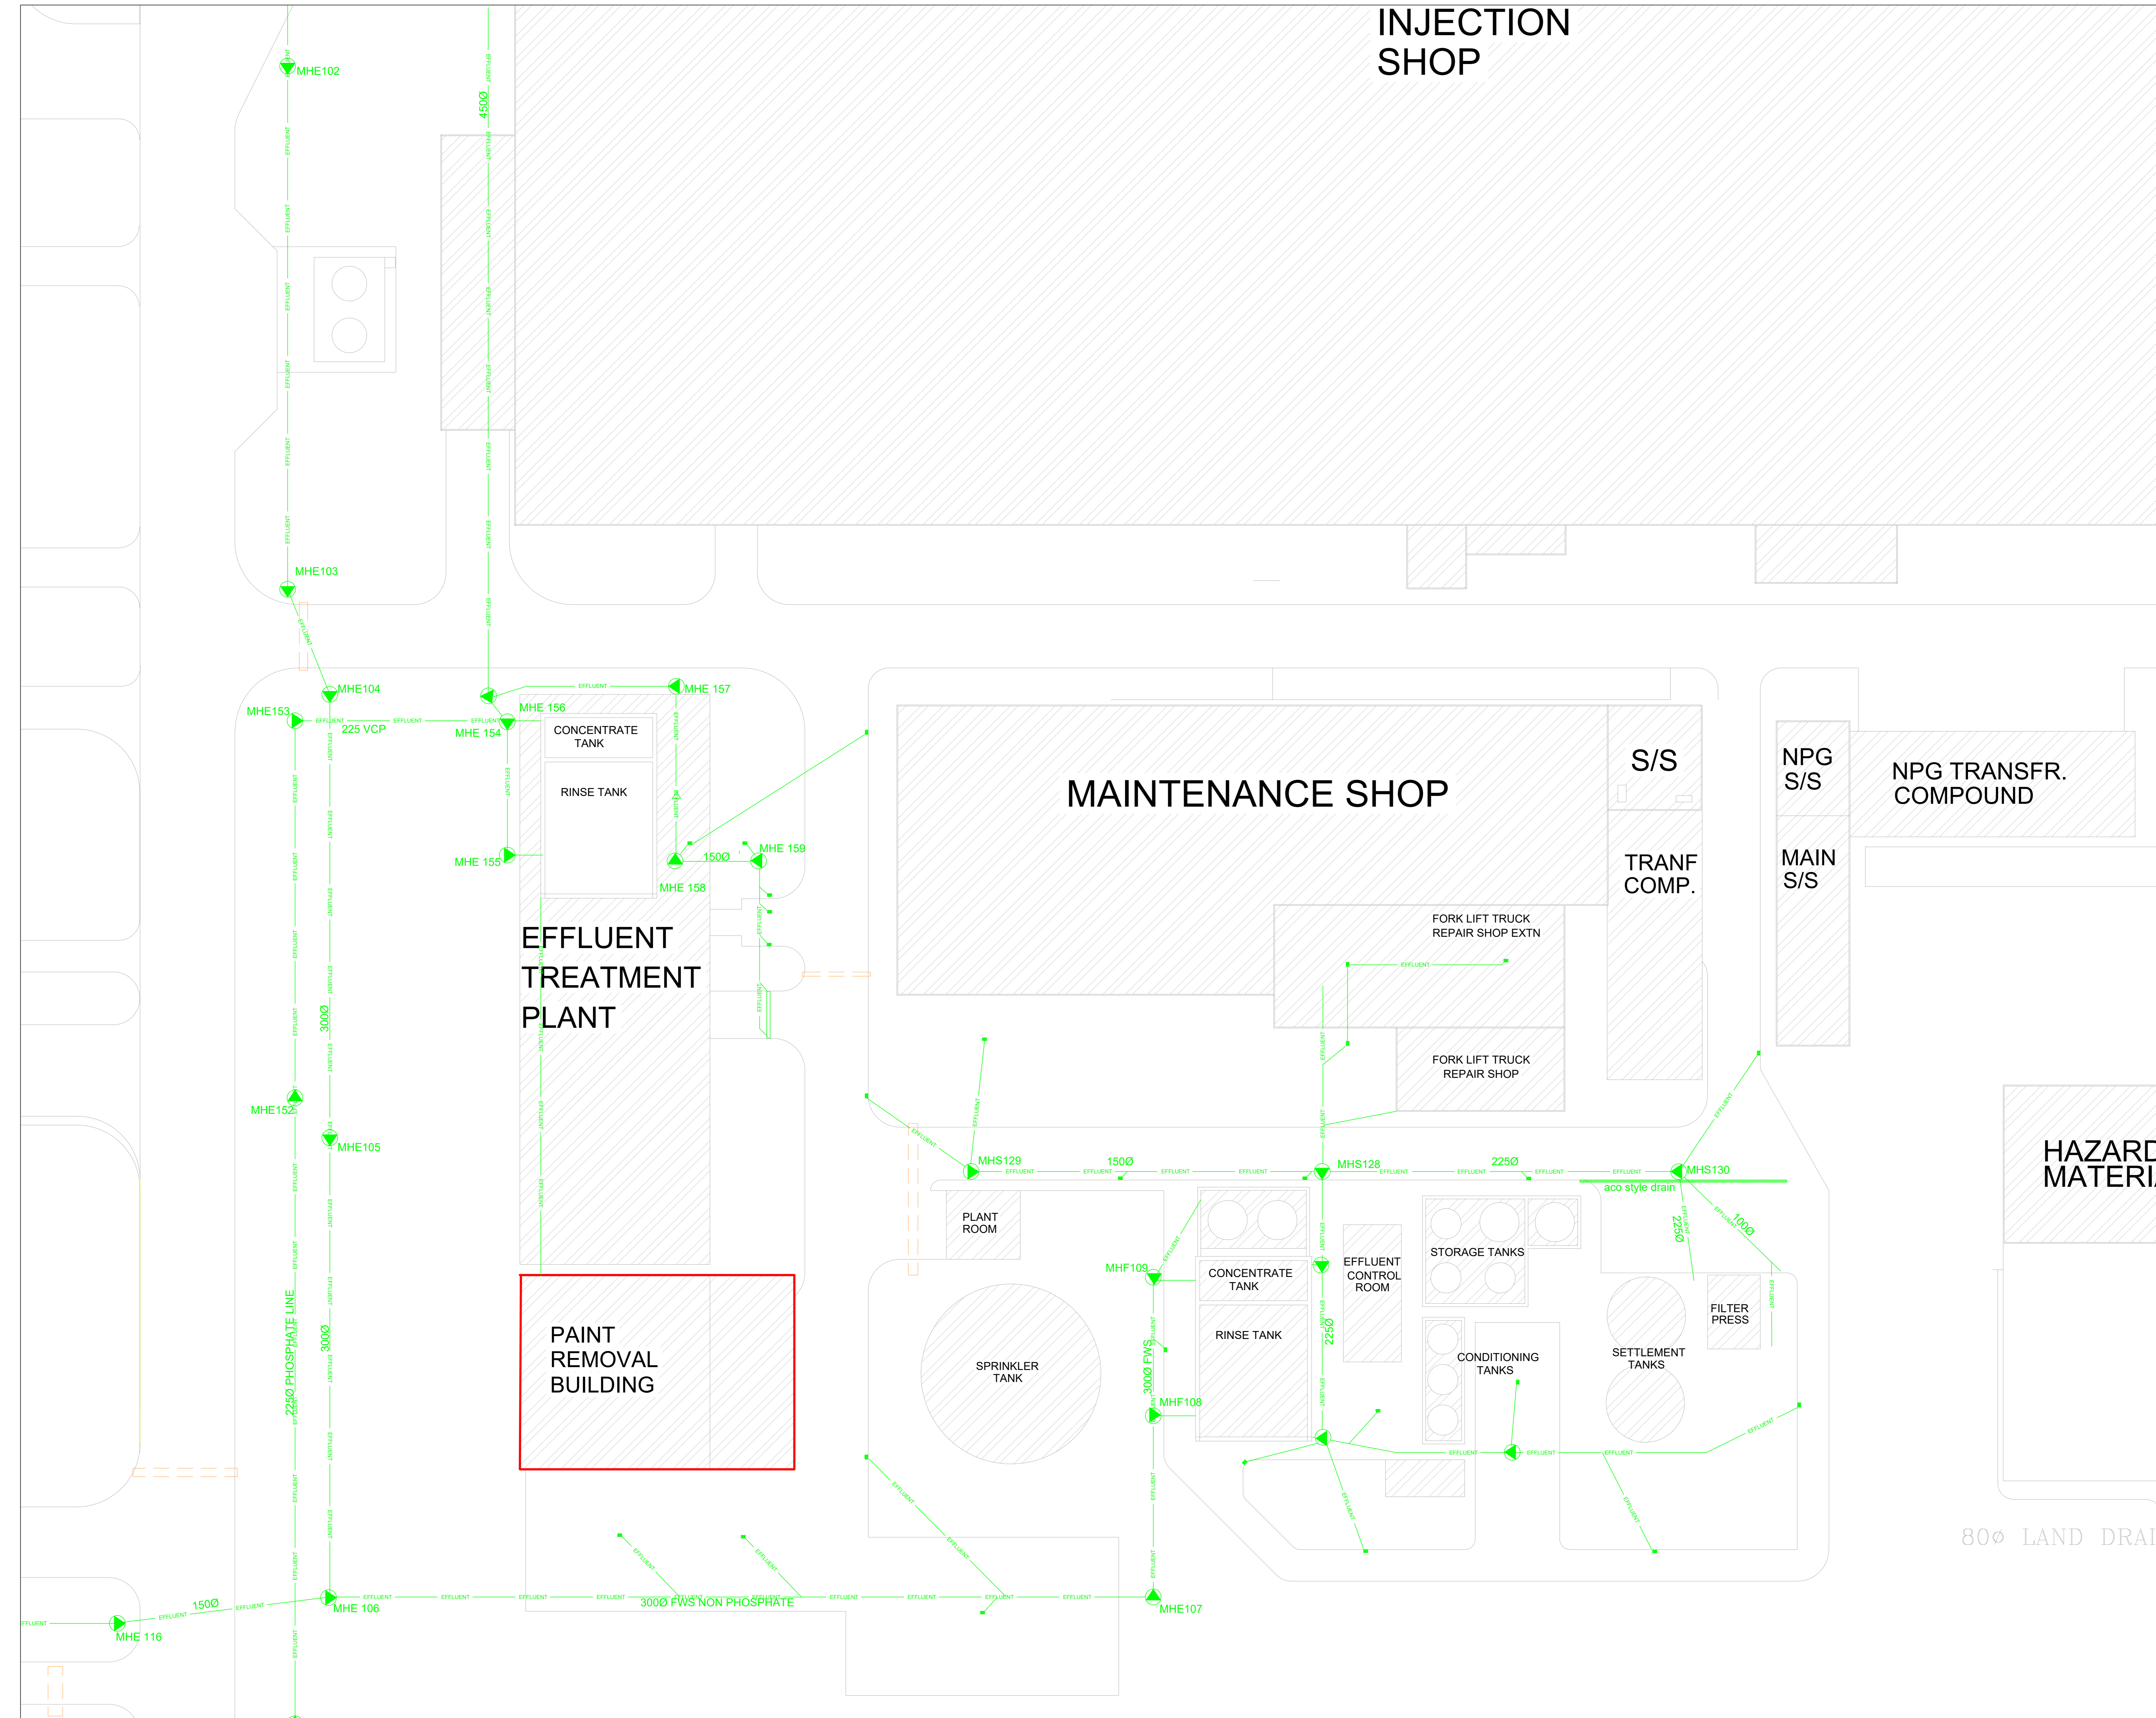

# INJECTION SHOP

LEGEND  
 TRADE EFFLUENT — EFFLUENT —

NOTES

REV	DATE	CAH	Drawn using May18 Revision of External Services
APPROVED	DRN		DESCRIPTION
CHECKED			PROJECT
DRAWN	CL		NISSAN MOTOR MANUFACTURING (U.K.) LTD.
DATE	FEB 24		TITLE
SCALE	NTS		TRADE EFFLUENT
	DRAWING NO		SHEET